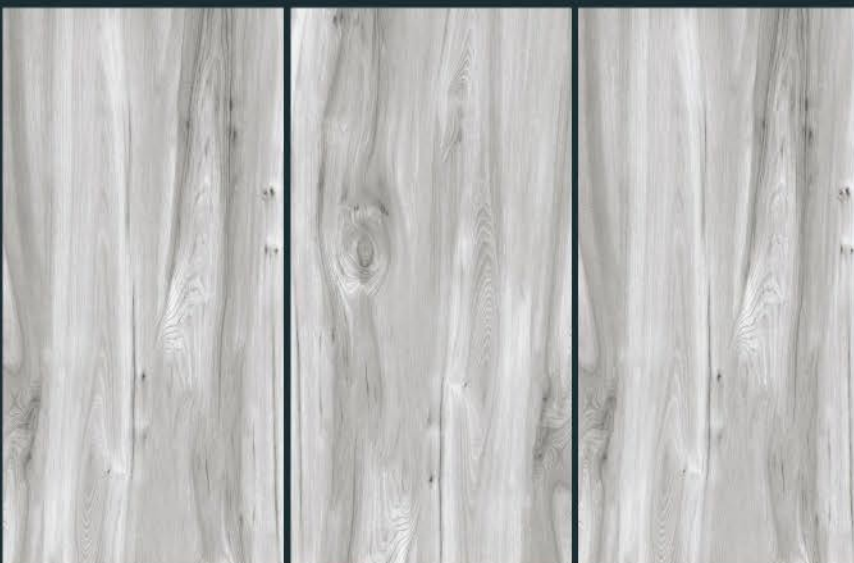

CR DRIFT WOOD GREY

Size :
600 x 1200 mm

Finish :
Carving

Thickness :
9 mm