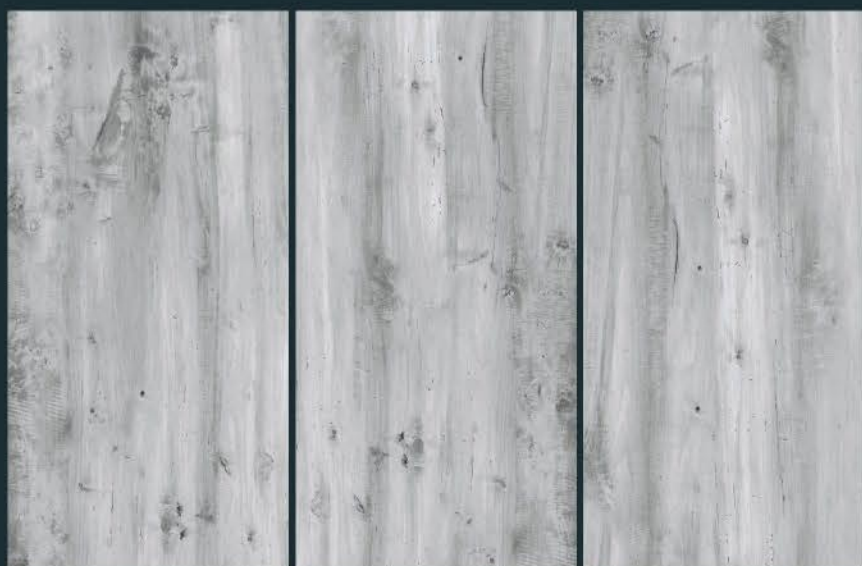

Thickness :
9 mm

CR CERA WOOD SILVER

Size :
600 x 1200 mm

Finish :
Carving

Thickness :
9 mm

CR DRIFT WOOD BEIGE

Size :
600 x 1200 mm

Finish :
Carving