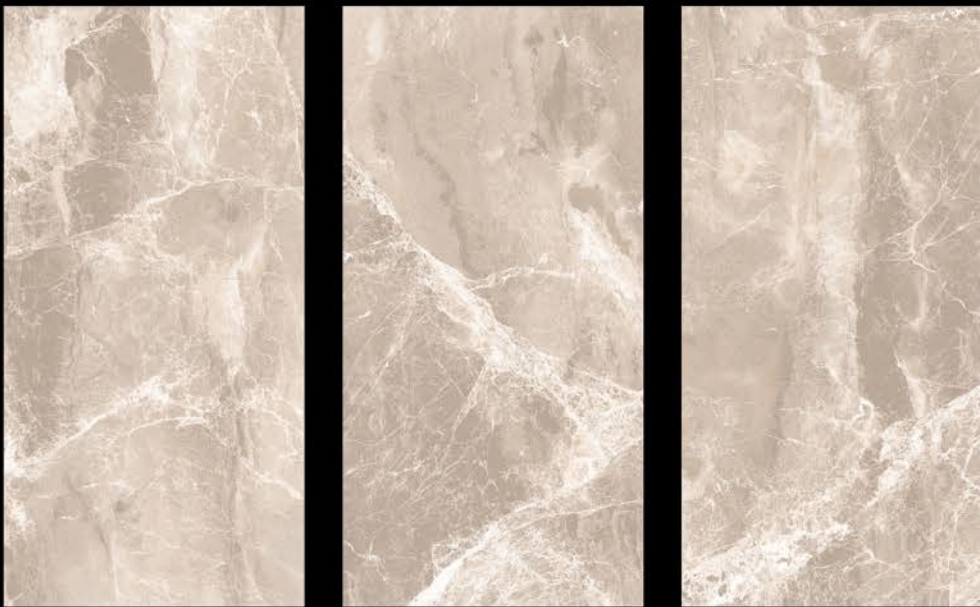

**PULPIS LIGHT GREY**

**CERAMONDO**

**Finish :  
GLOSSY**

Rain Forest ivory

CERAMONDO

600X1200  
MM

Finish :  
Glossy