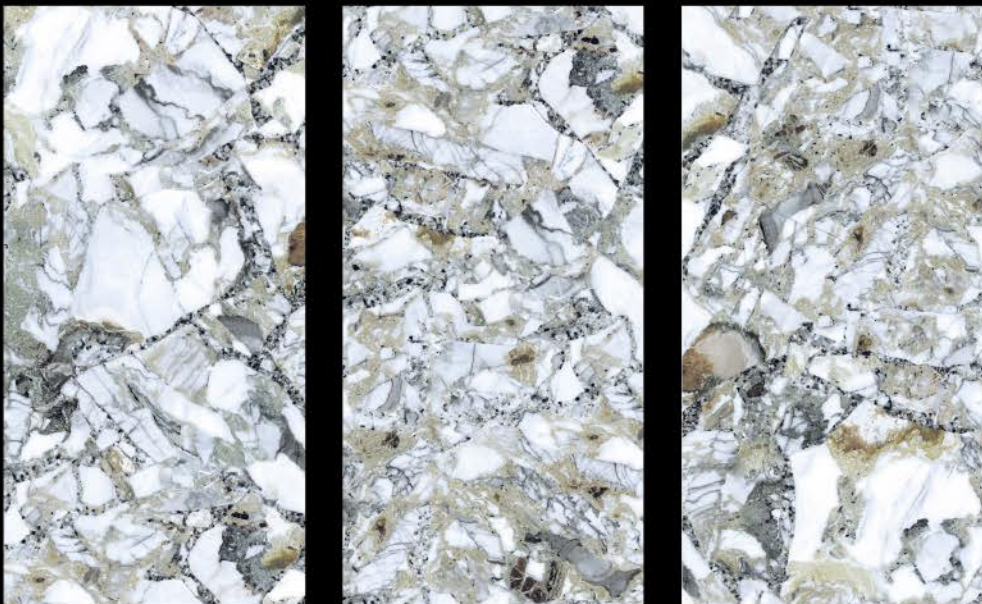

## COUNTER CARRARA

CERAMONDO

Finish :  
Glossy

**DREAMSTONE**

**CERAMONDO**

600X1200  
MM

**Finish :**  
Glossy

Dyna Summer