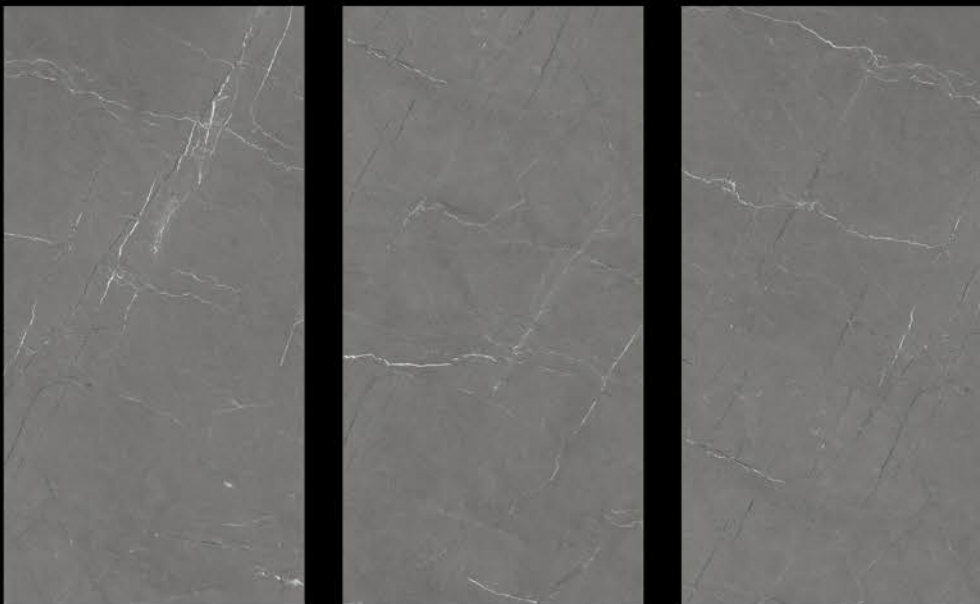

## PULPIS CHOCO

CERAMONDO

Finish :  
Glossy

**PULPIS DARK BLUE**

**CERAMONDO**

**600X1200  
MM**

**Finish :  
Glossy**

**PULPIS DARK GREY**